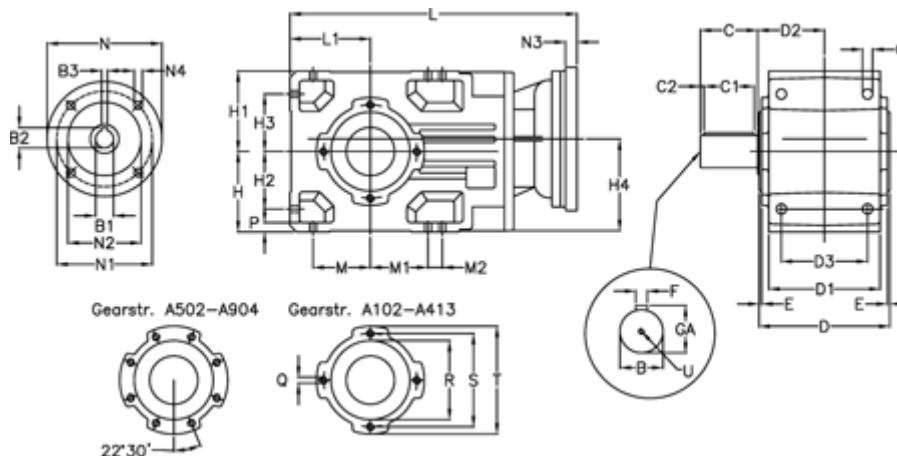

Article number: 29600101641225
 Description: Bevel helical gearbox
 A102UR-16,4-P71B5

Measures

B = 25	D1 = 95	H1 = 70	M2 = 0	Q = M8x12
B1 = 14	D2 = 63.0	H2 = 50	N = 160	R = 80
B2 = 16.3	D3 = 75	H3 = 50	N1 = 130	S = 100
B3 = 5	Description = A102UR-xx-P71 B5	H4 = 83.0	N2 = 110	T = 120
C = 45	E = 3.0	L = 282.5	N3 = -	U = M8x19
C1 = 35	F = 8	L1 = 70	N4 = M8x16	
C2 = 5.0	GA = 28	M = 50	O = 9.5	
D = 117	H = 70	M1 = 50	P = 9	